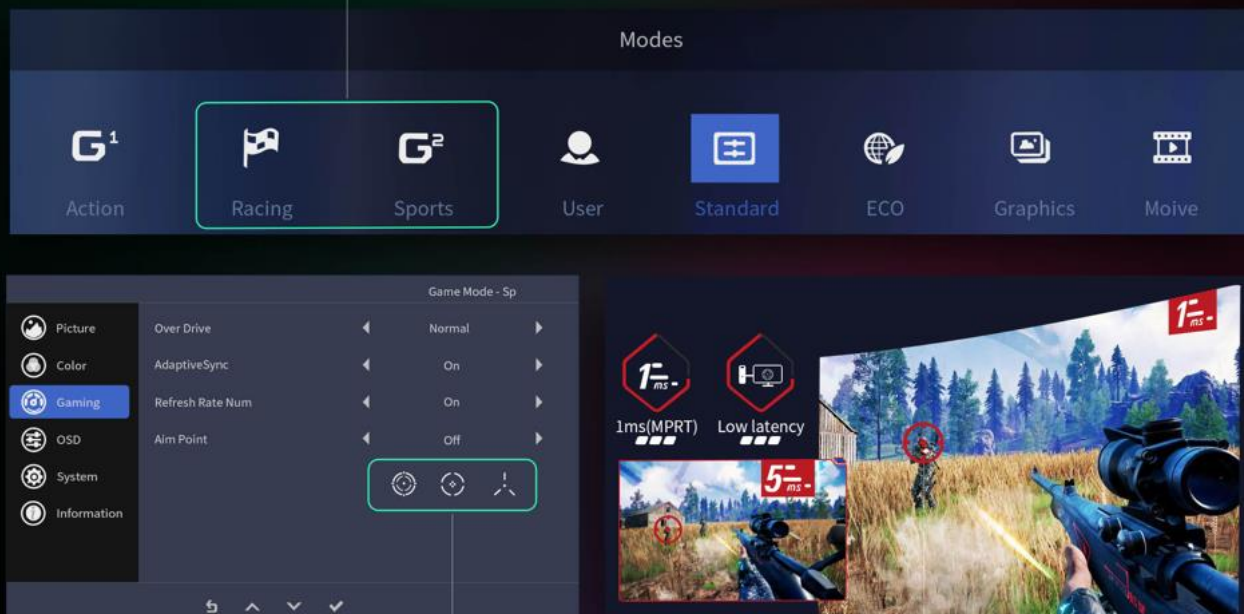

Freesync or Adaptive-sync: Off

Freesync or Adaptive-sync: On

 **99% sRGB**

Wide color gamut, vivid and natural

Anti-glare 25%

Clear image, reducing eyestrain

MOKA

Powered By TCL

Gaming mode

Integrate gaming mode into the menu

Up to 2560 × 1440 resolution