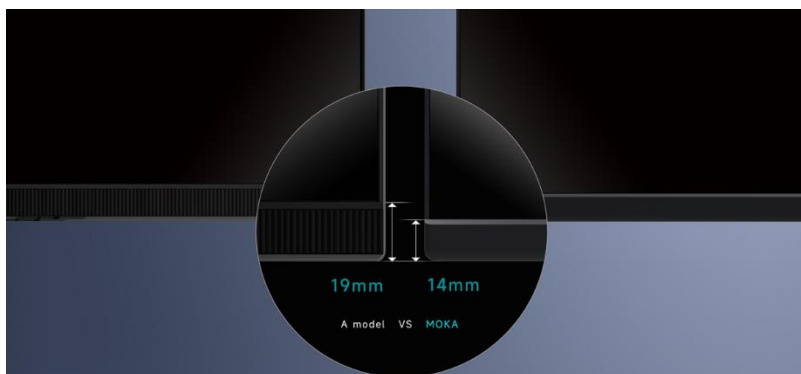

178° Wide
Viewing Angle

99% sRGB

Anti-glare 25%

1920x1080

180 Hz

ברקוד: 7290116081687

MOKA

Powered By TCL

Ultra-narrow bezel
Ultra-small gap

Width
A model VS MOKA

Narrow bottom bezel

Ultra-thin

A model VS MOKA